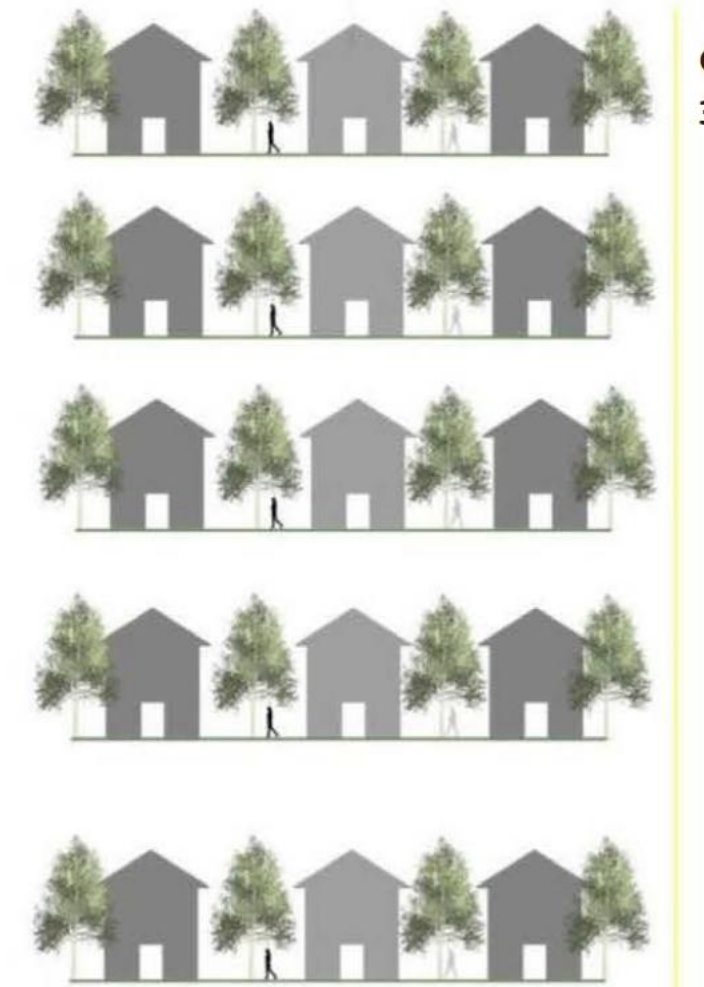

MURAT TABANLIOGLU

25.10.2022

PALM JUMEIRAH

VERTICAL GARDEN CONCEPT

G+7 LEVELS
32M

HORIZONTAL GARDEN CONCEPT

SABIHA GÖKÇEN INTERNATIONAL AIRPORT

SABIHA GÖKÇEN TERMİNAL 3