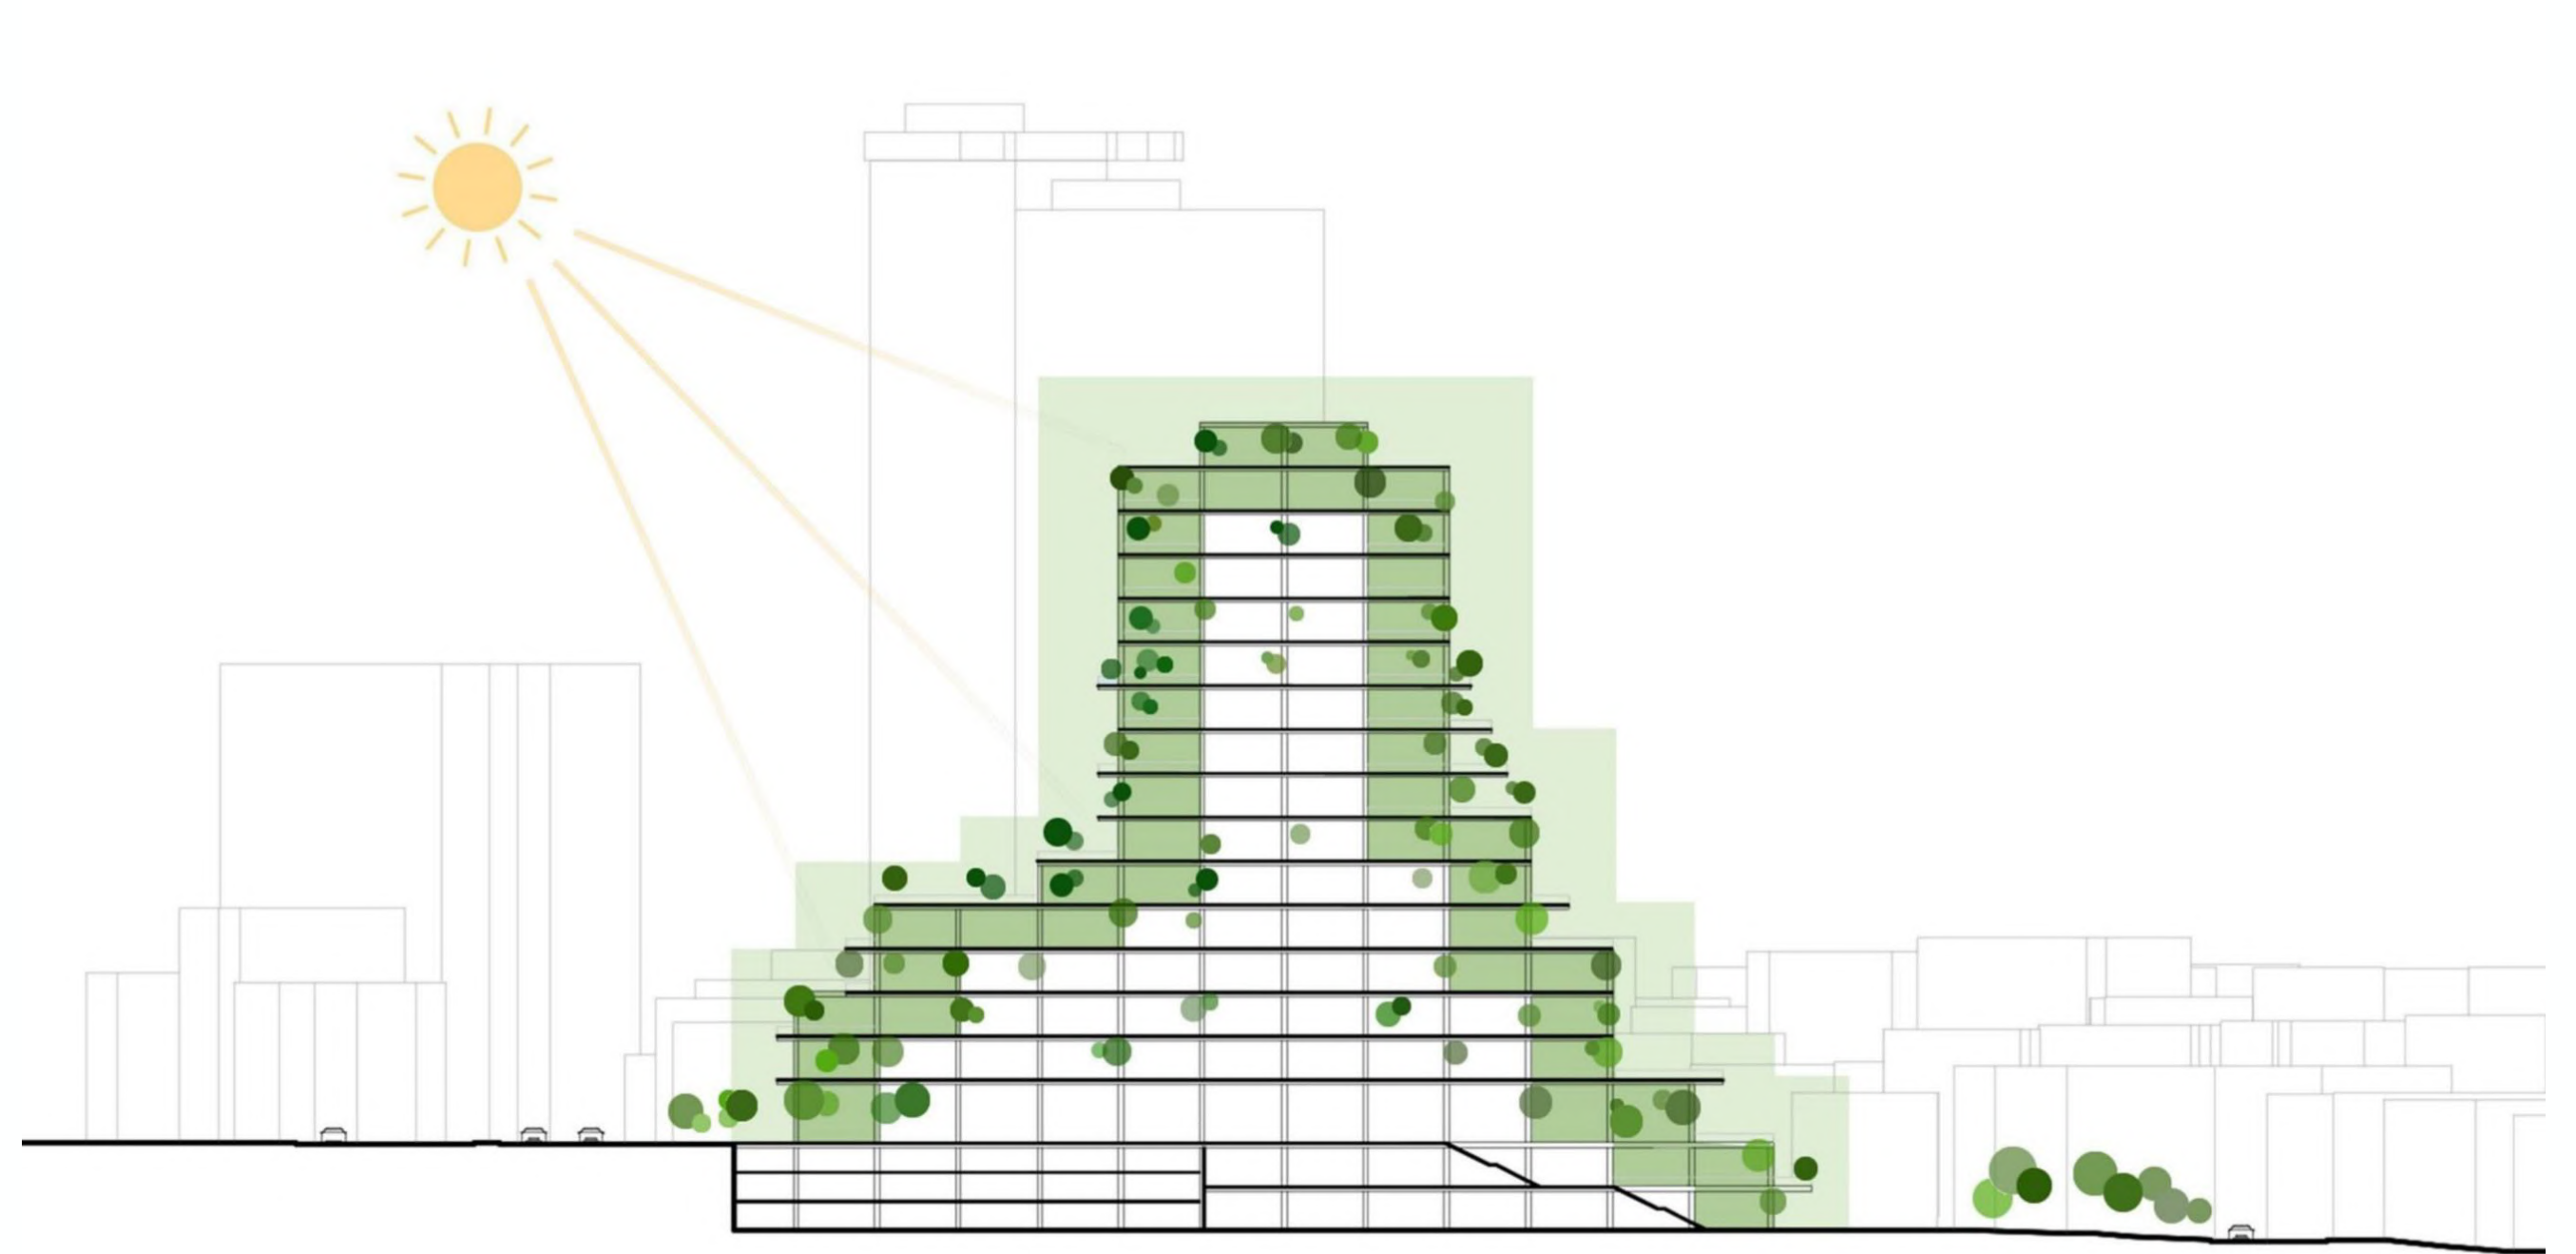

MURAT TABANLIOGLU

25.10.2022

PALM JUMEIRAH

VERTICAL GARDEN CONCEPT

G+7 LEVELS
32M

HORIZONTAL GARDEN CONCEPT

SABIHA GÖKÇEN INTERNATIONAL AIRPORT

SABIHA GÖKÇEN TERMİNAL 3

TA_