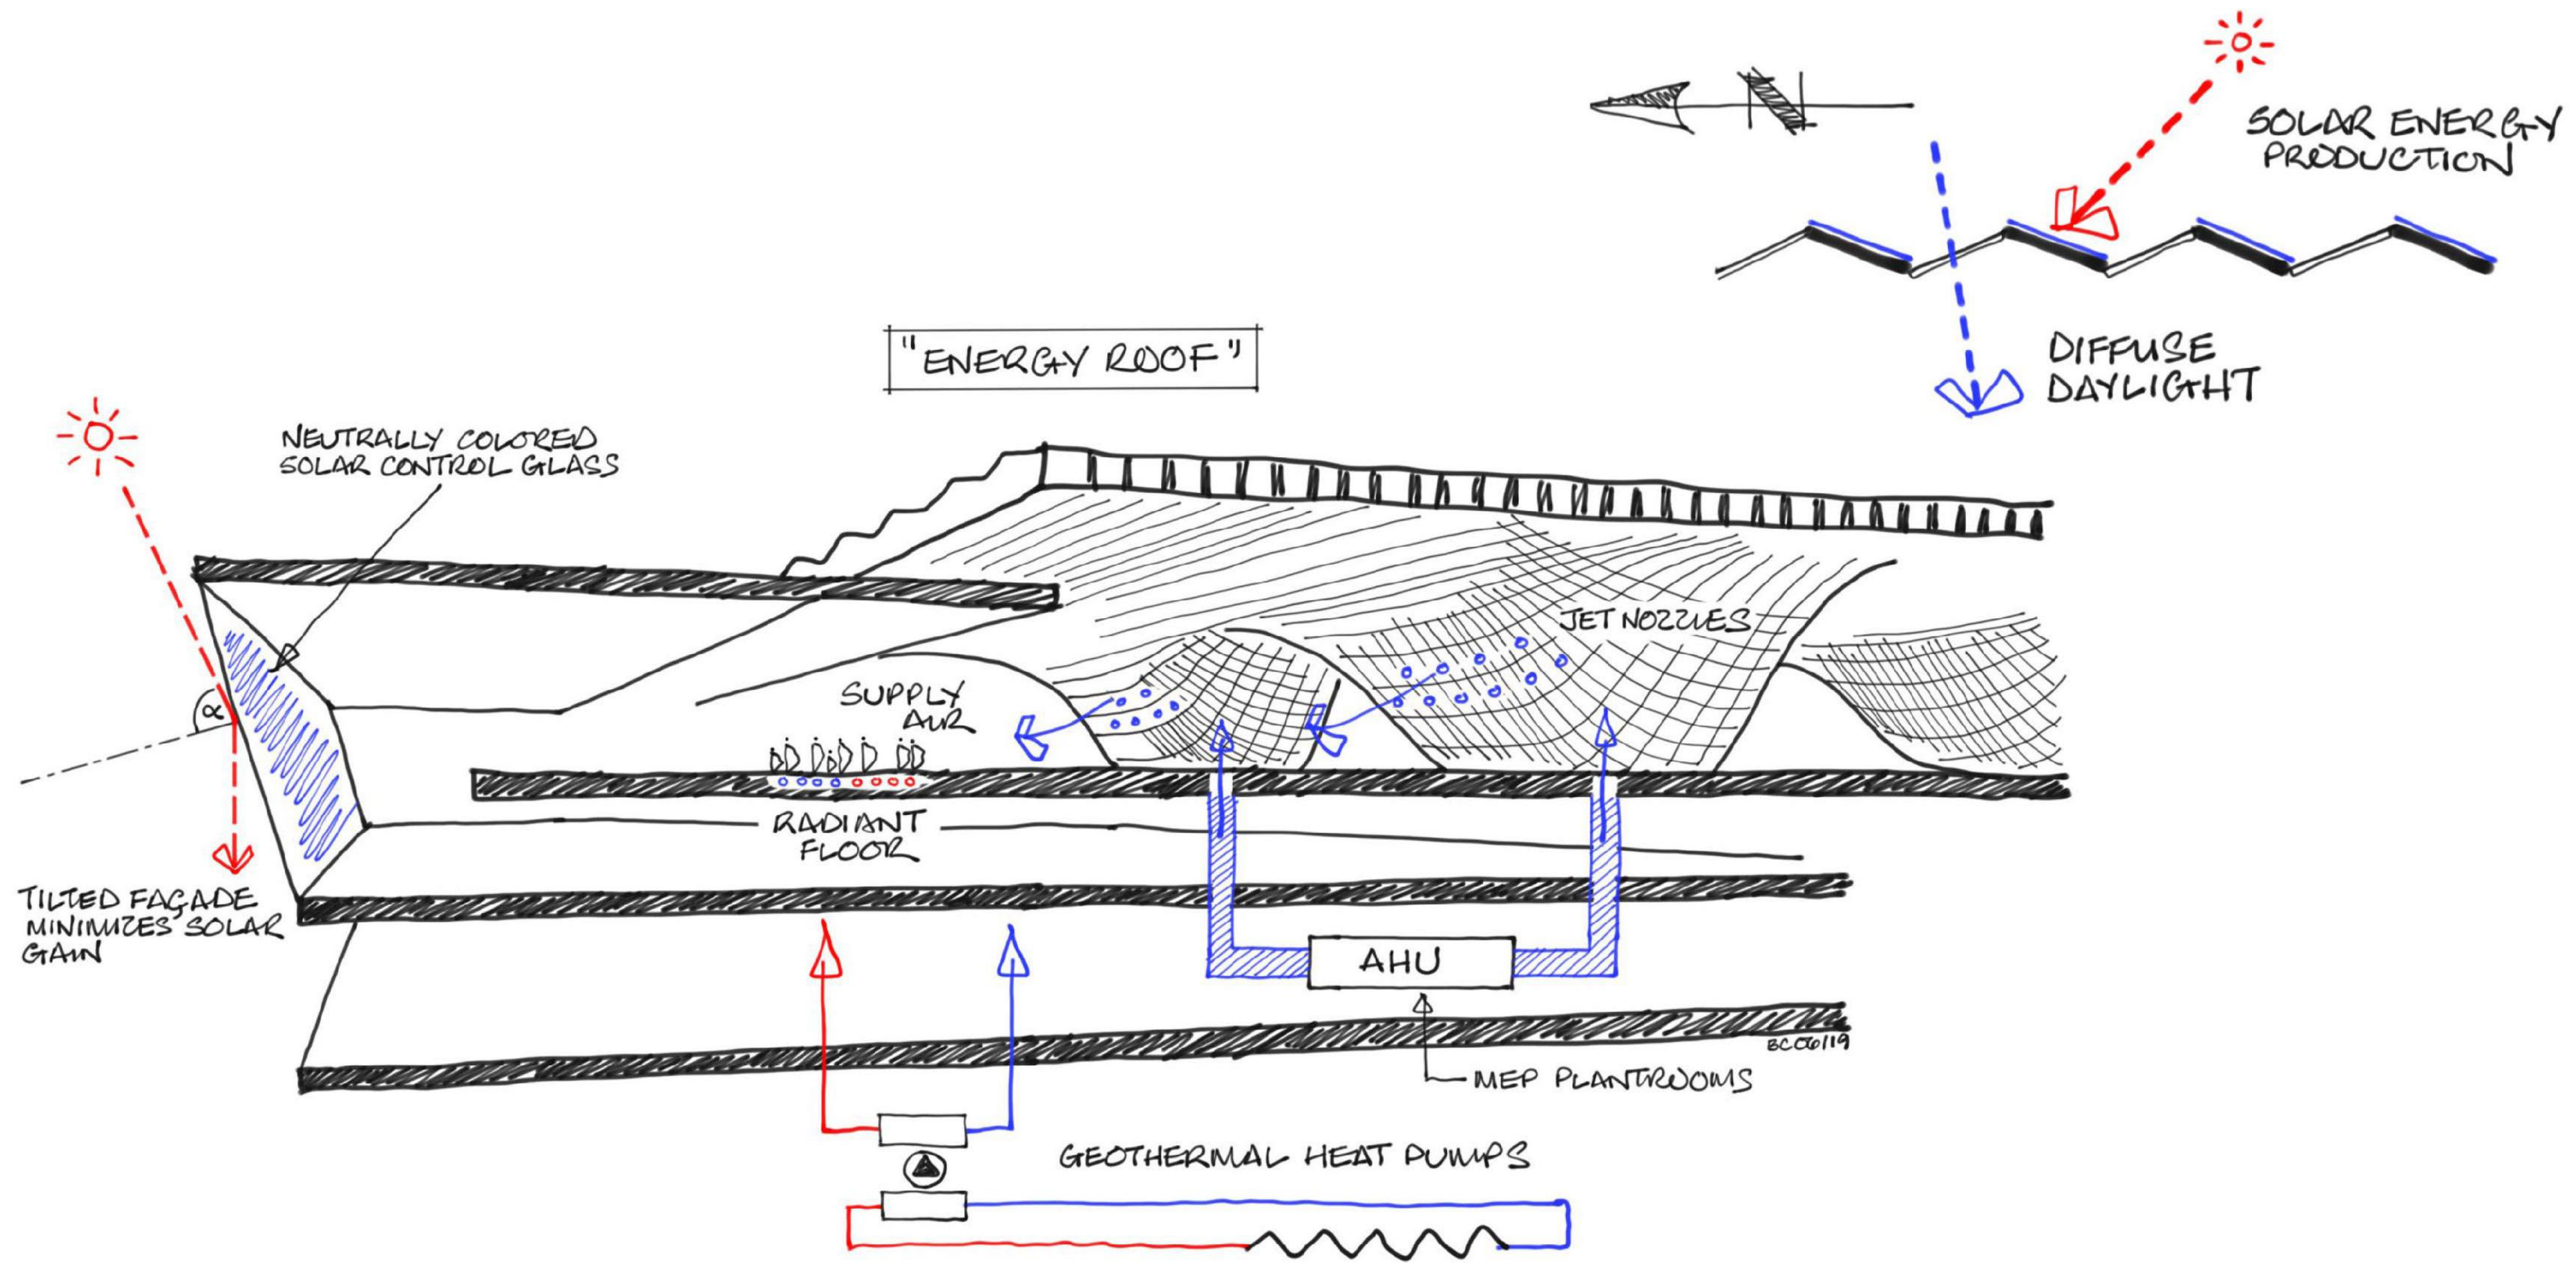

MURAT TABANLIOGLU

25.10.2022

PALM JUMEIRAH

VERTICAL GARDEN CONCEPT

G+7 LEVELS
32M

HORIZONTAL GARDEN CONCEPT

SABIHA GÖKÇEN INTERNATIONAL AIRPORT

SABIHA GÖKÇEN TERMİNAL 3

TA_