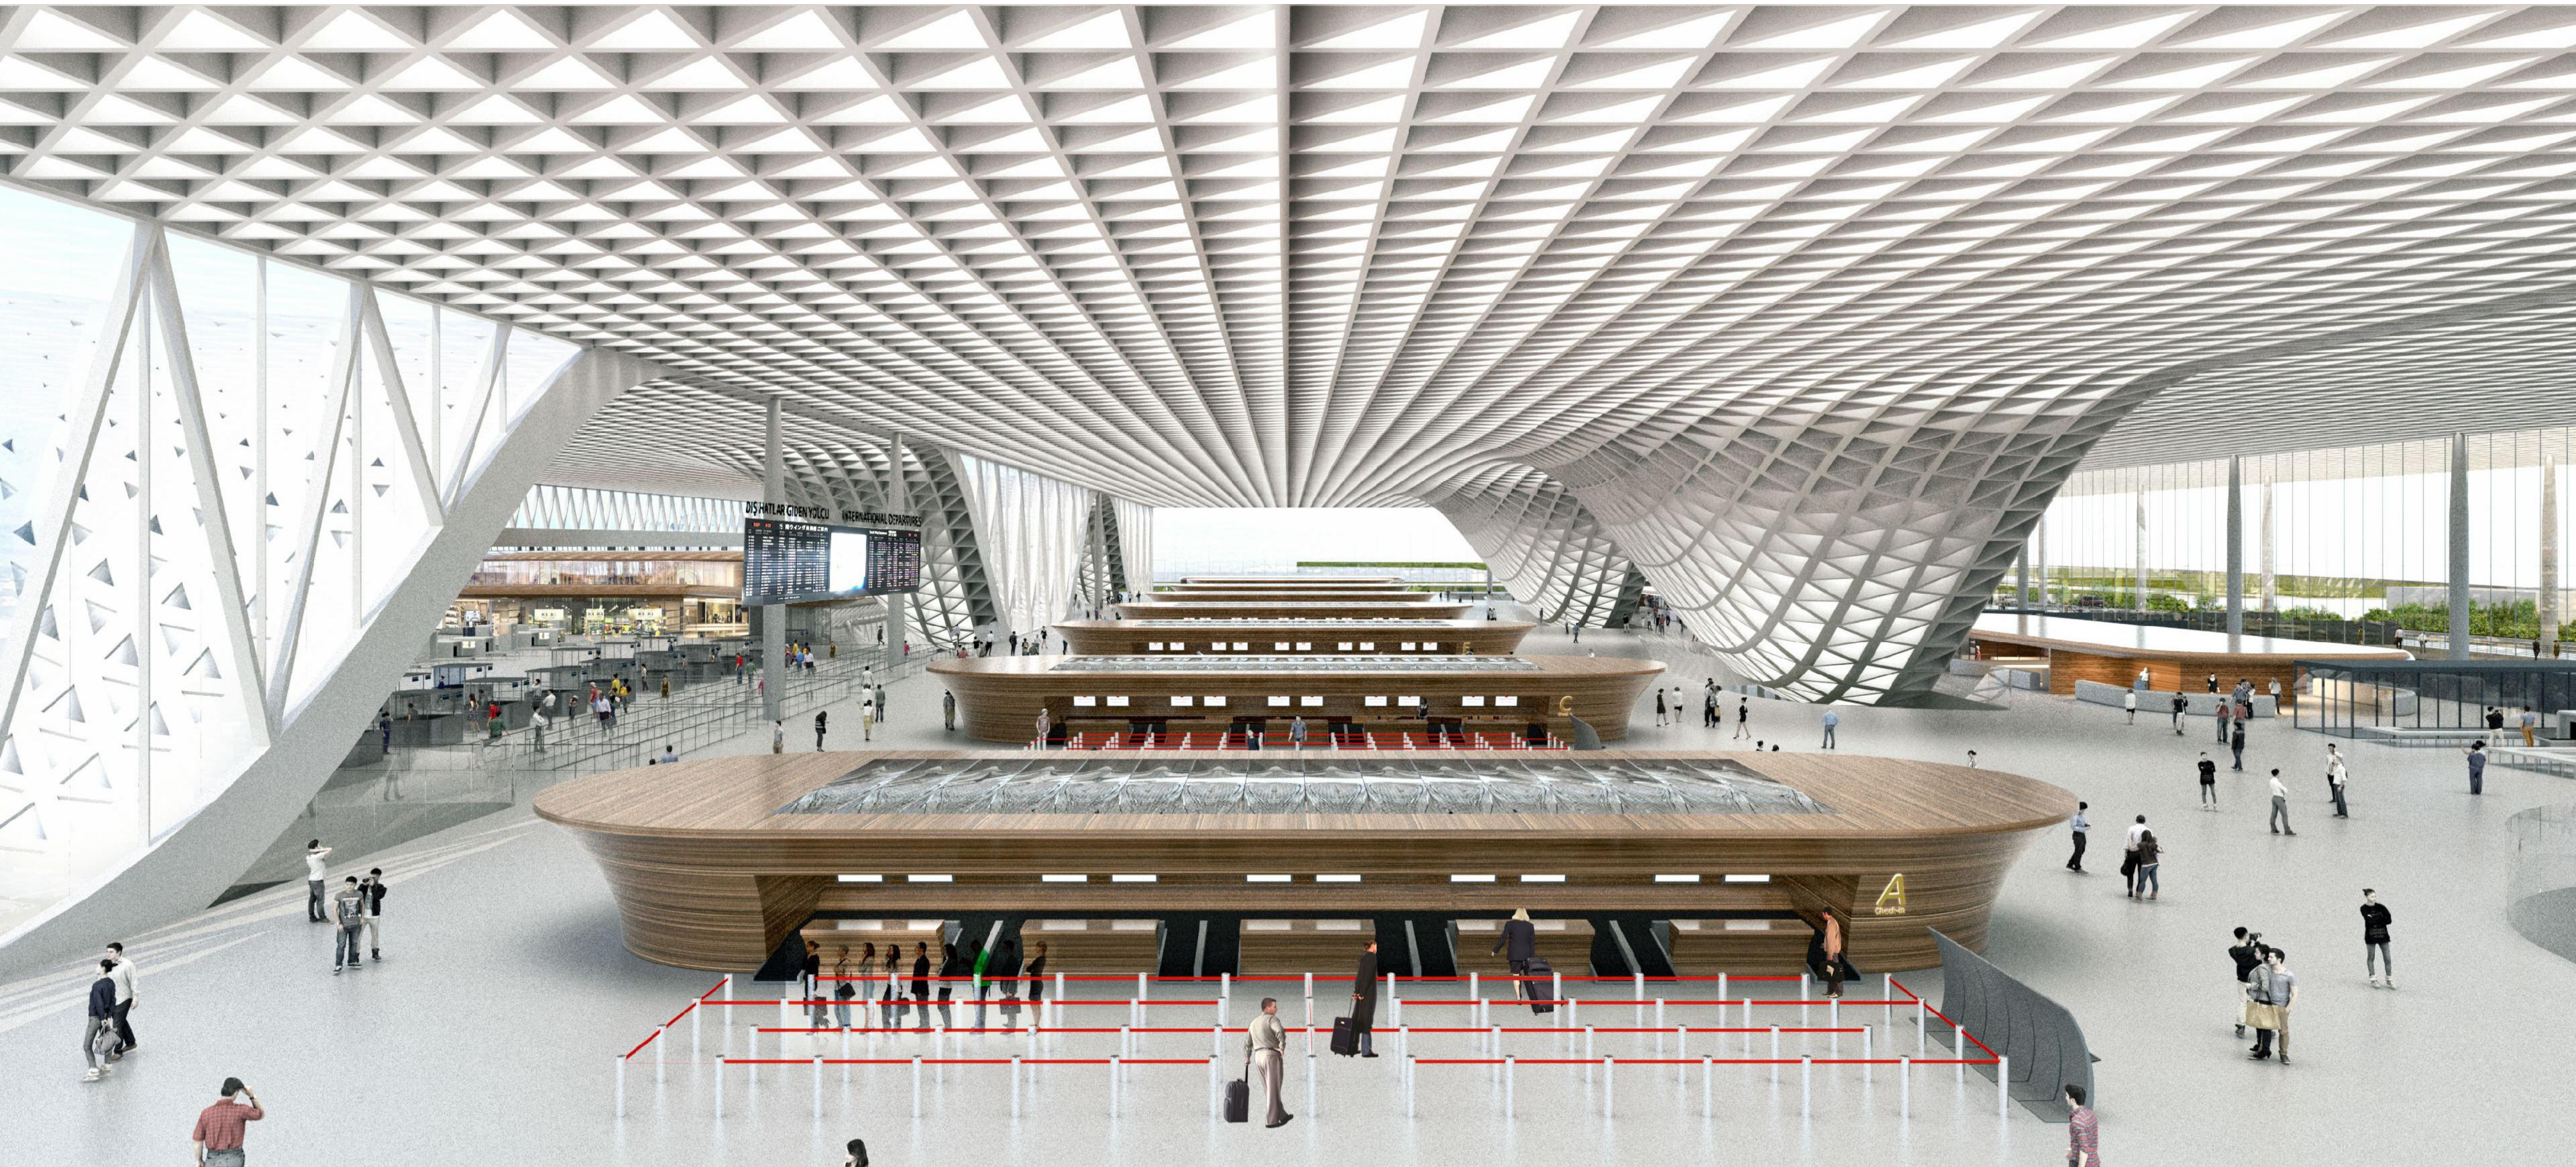

MURAT TABANLIOGLU

25.10.2022

PALM JUMEIRAH

VERTICAL GARDEN CONCEPT

G+7 LEVELS
32M

HORIZONTAL GARDEN CONCEPT

SABIHA GÖKÇEN INTERNATIONAL AIRPORT

SABIHA GÖKÇEN TERMİNAL 3

TA_