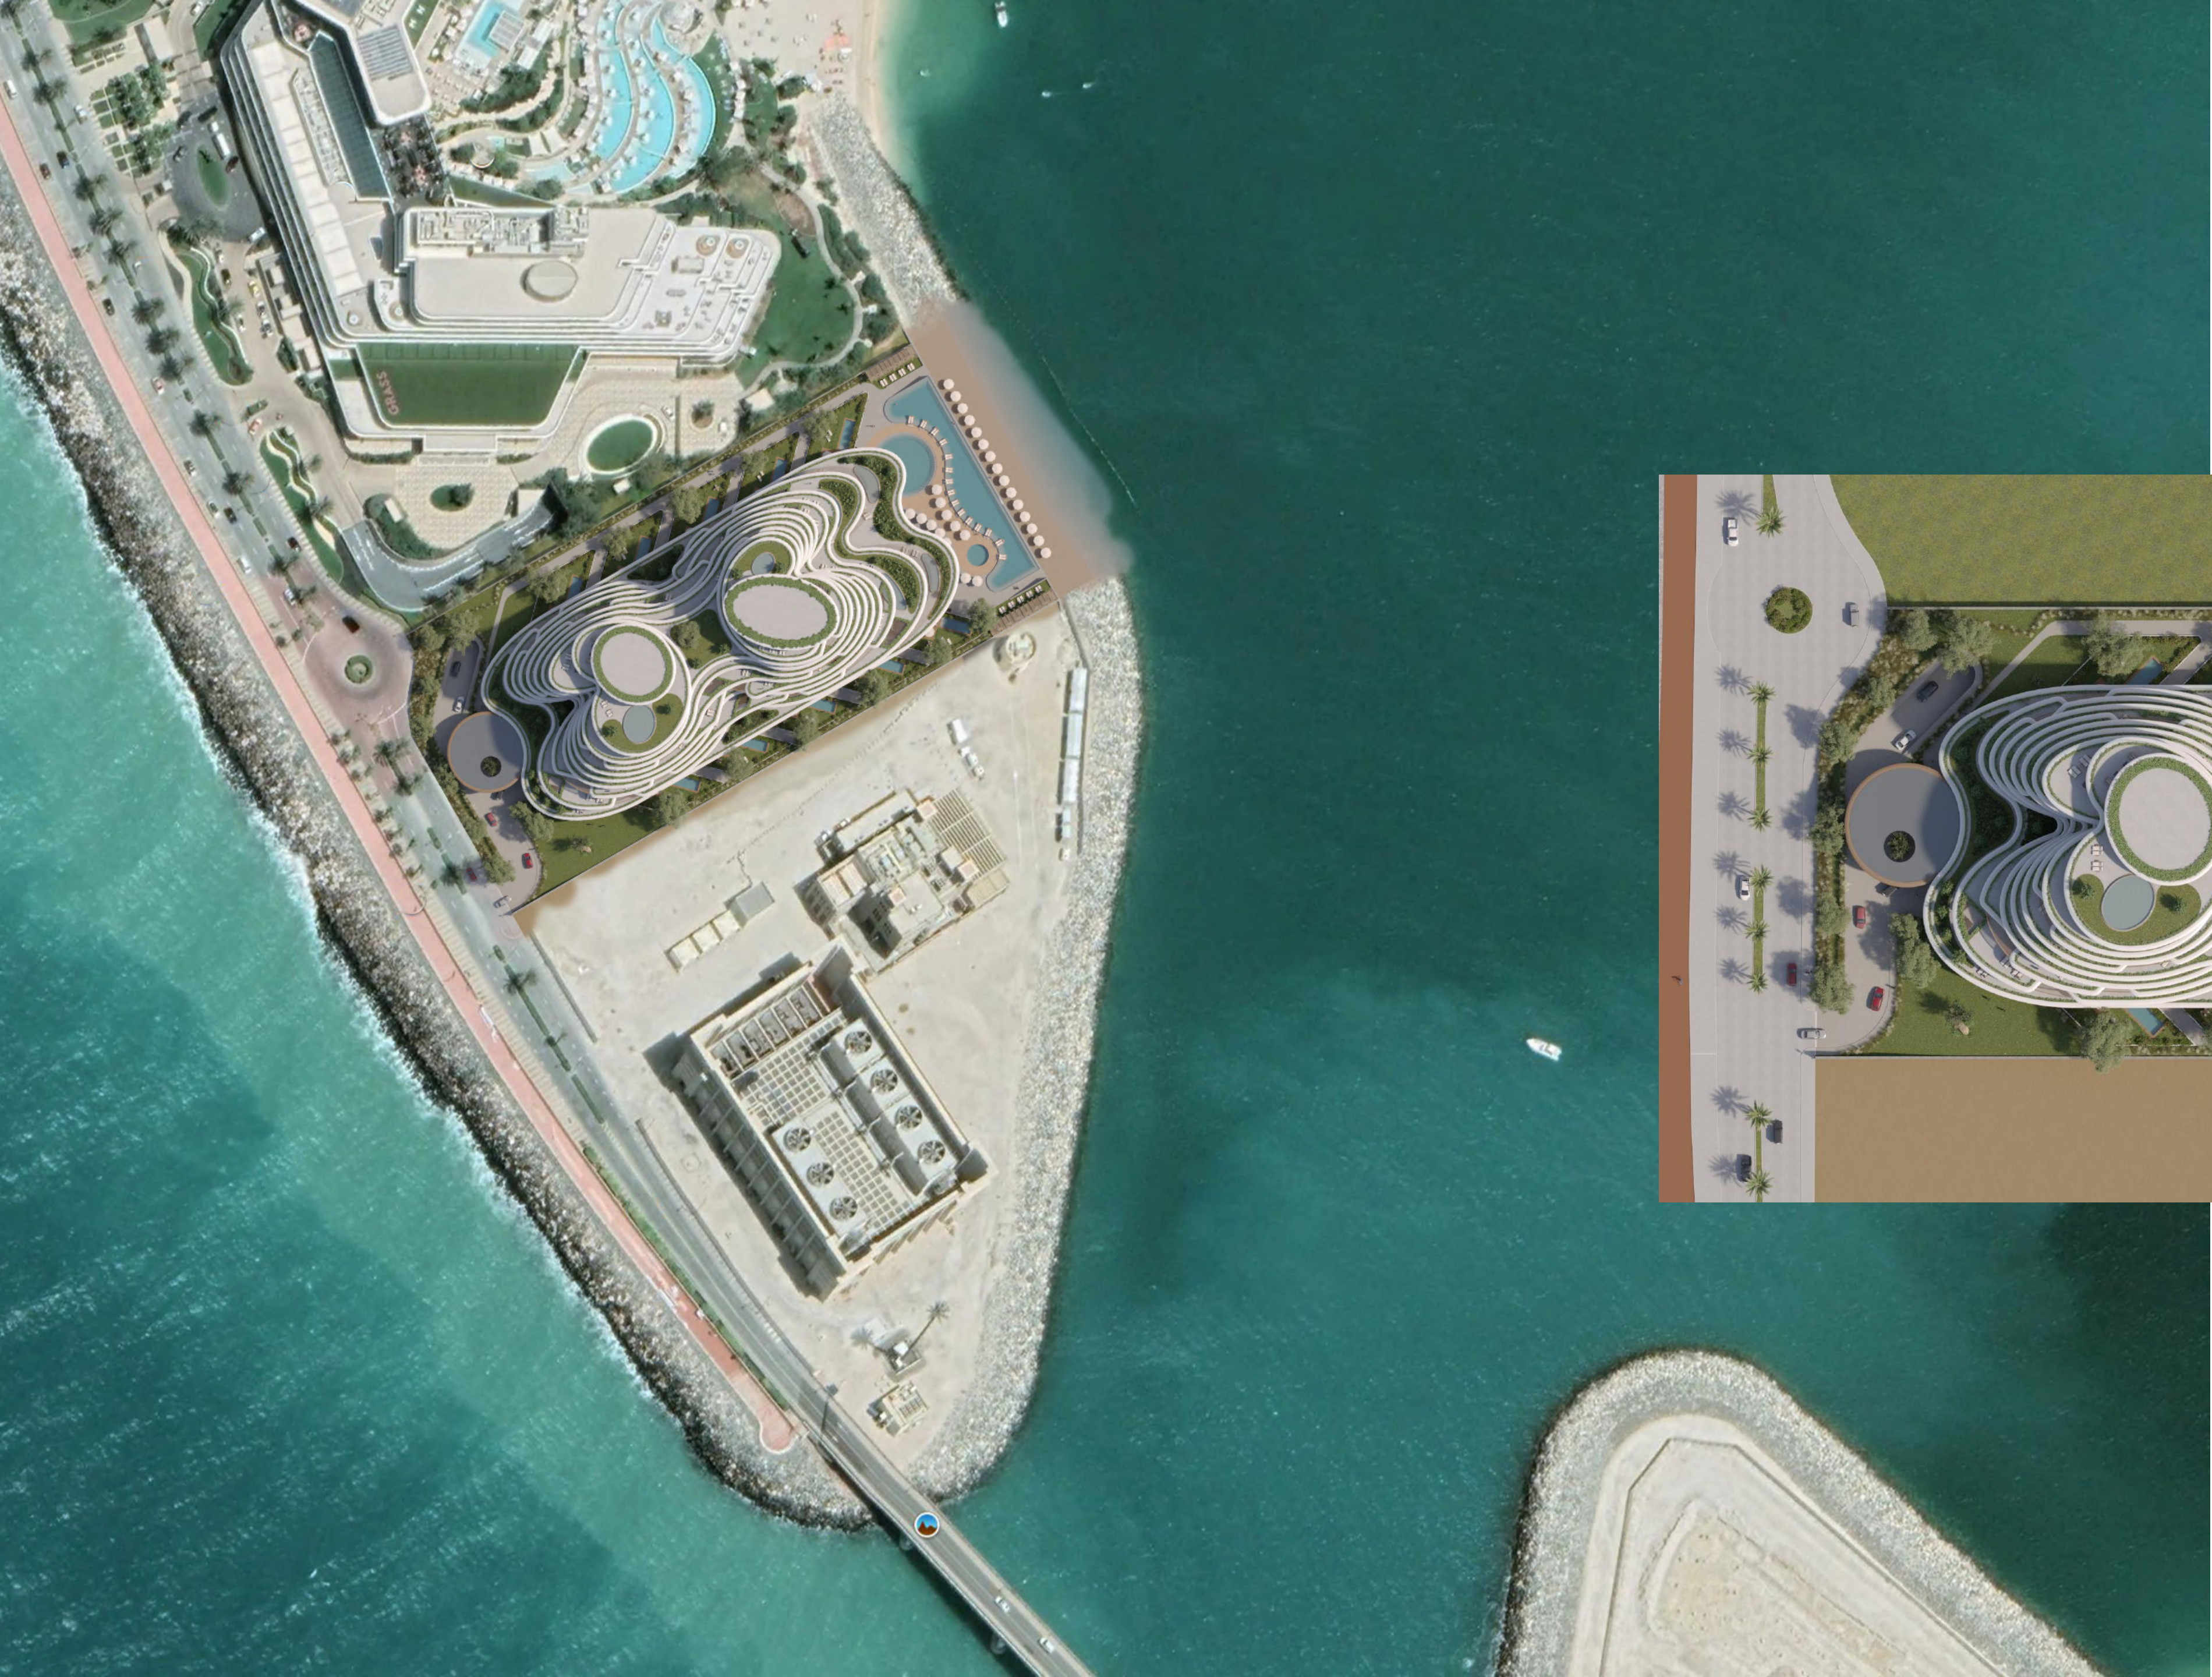

MURAT TABANLIOGLU

25.10.2022

PALM JUMEIRAH

VERTICAL GARDEN CONCEPT

G+7 LEVELS
32M

HORIZONTAL GARDEN CONCEPT

SABIHA GÖKÇEN INTERNATIONAL AIRPORT

SABIHA GÖKÇEN TERMİNAL 3